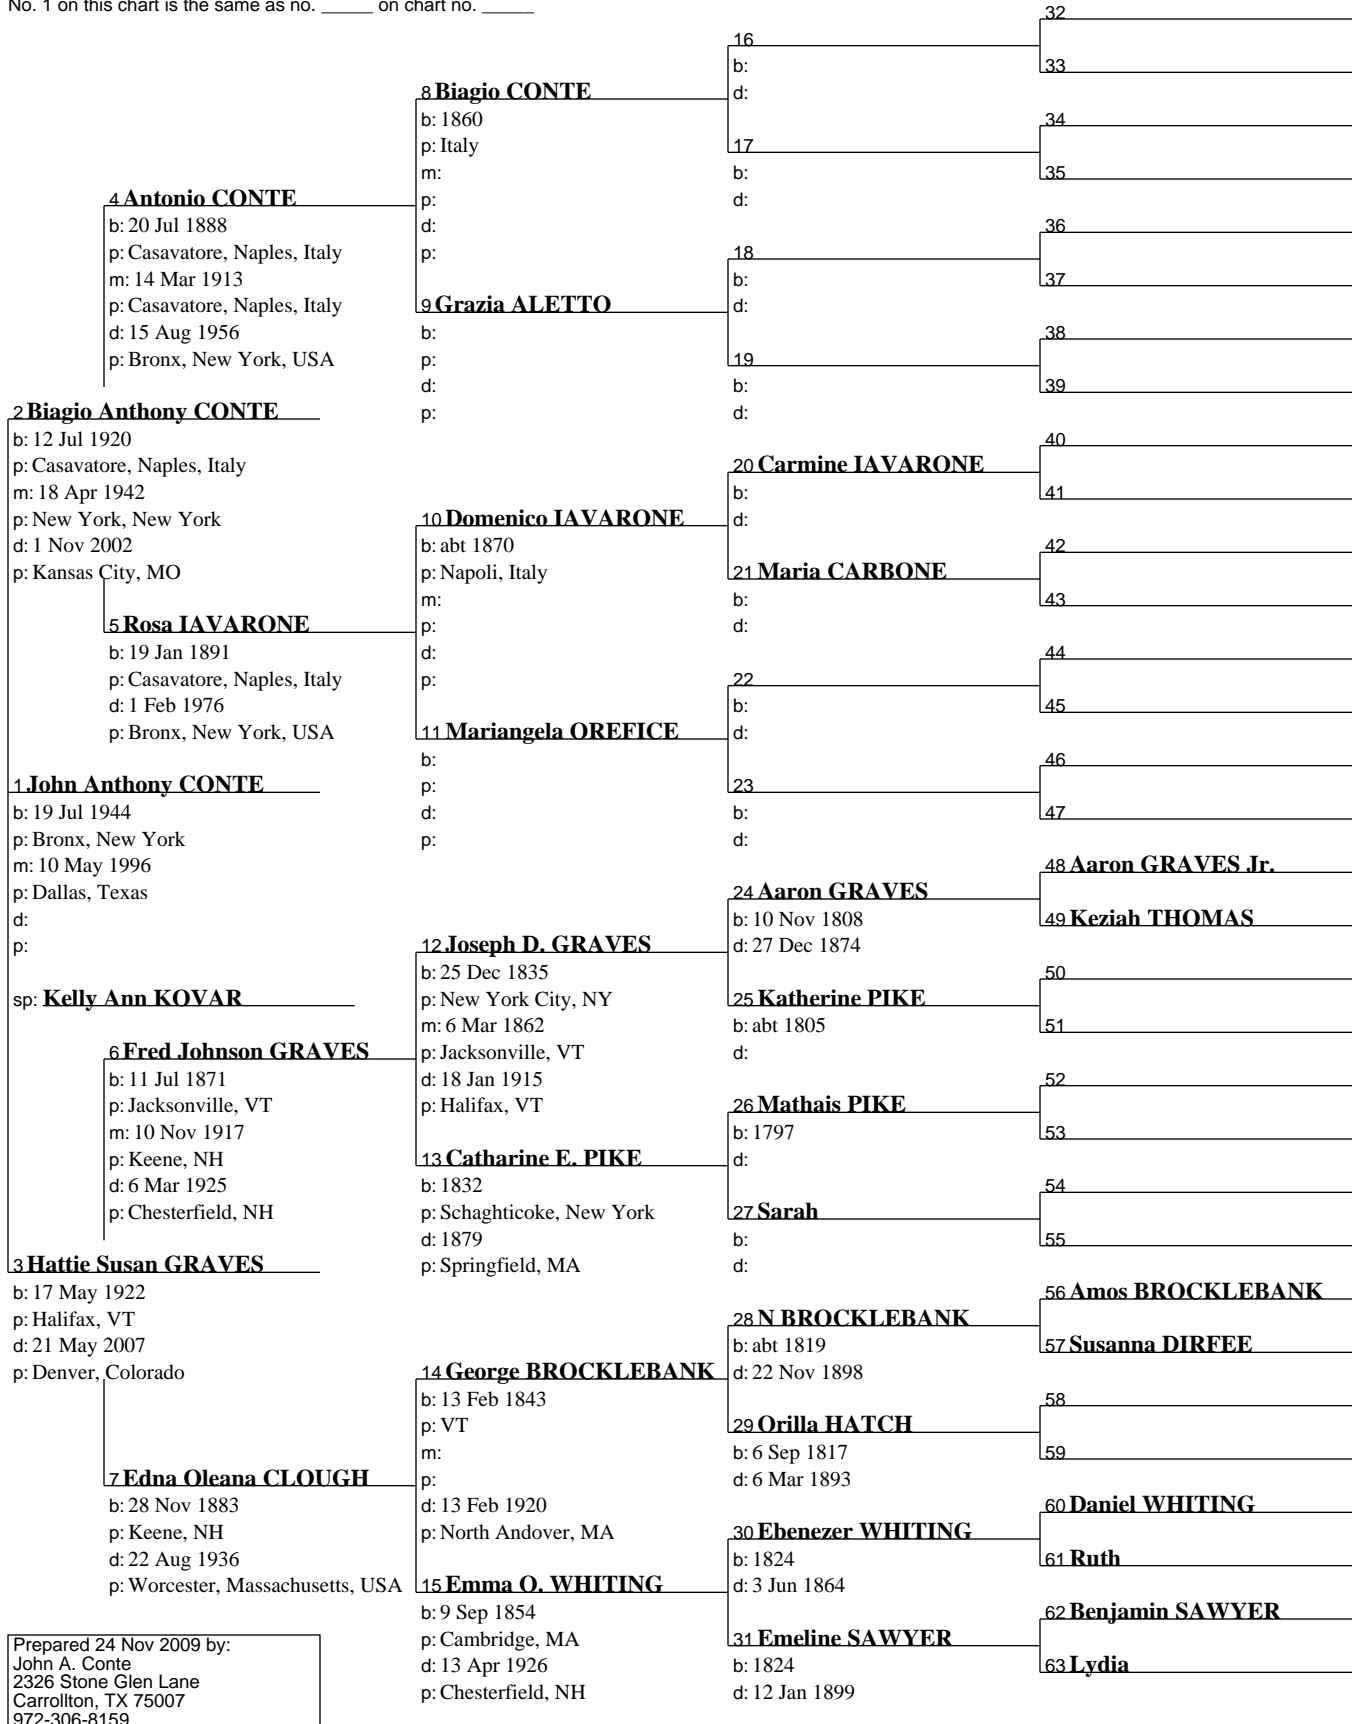

# Pedigree Chart

24 Nov 2009

Chart no. \_\_\_\_\_  
 No. 1 on this chart is the same as no. \_\_\_\_\_ on chart no. \_\_\_\_\_

Prepared 24 Nov 2009 by:  
 John A. Conte  
 2326 Stone Glen Lane  
 Carrollton, TX 75007  
 972-306-8159